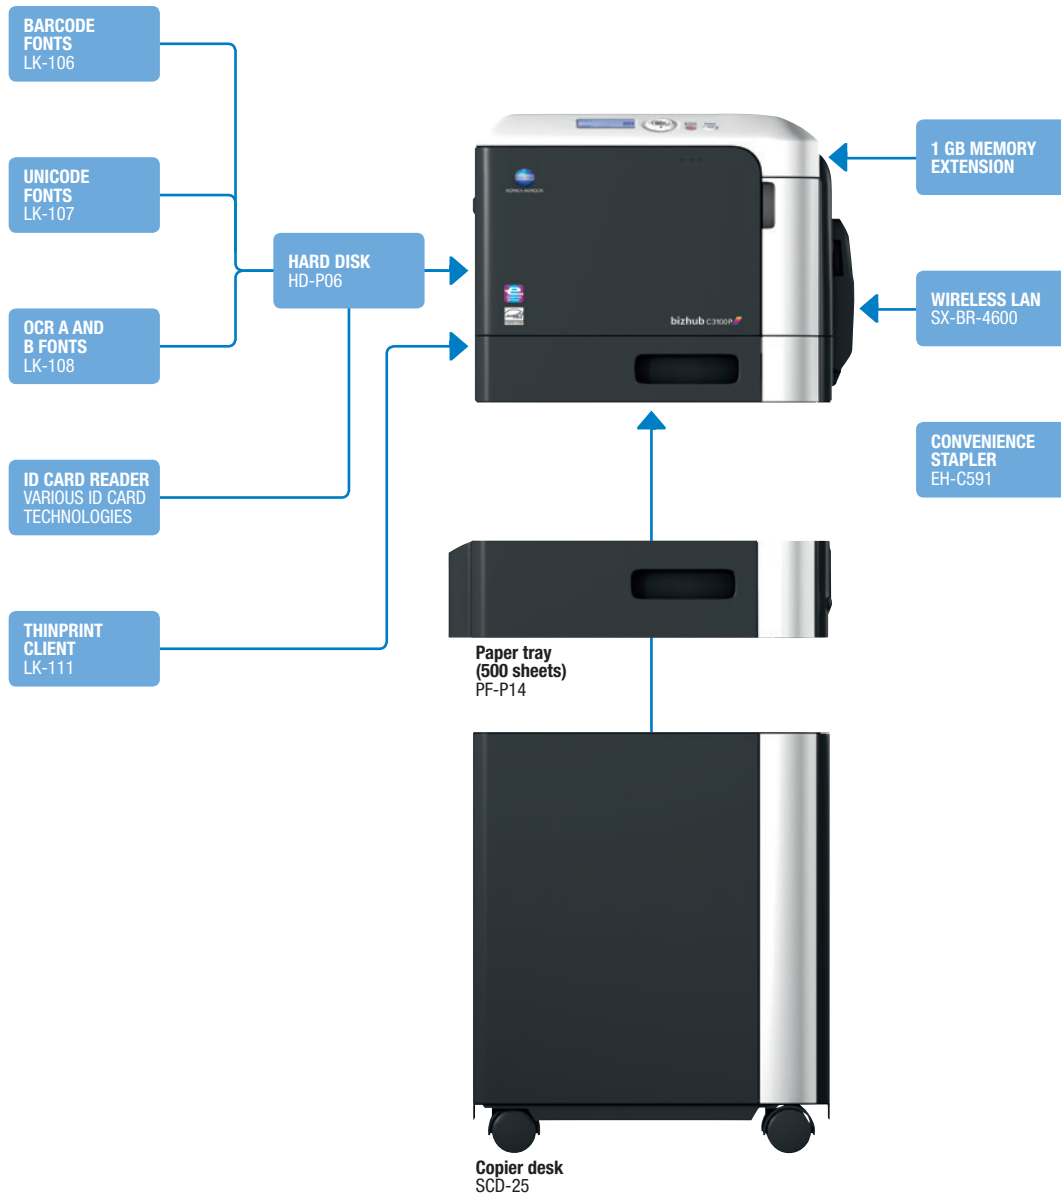

KONICA MINOLTA

bizhub C3100P

✍ Colour A4 printer

✍ Up to 31 pages per minute

✍ Functionality

Printing

- Colour
- Black & white
- PCL/PS
- Local/Network
- USB

Giving Shape to Ideas

Technology

Emperon™ – print controller	Easily compatible with different users and IT environments through Konica Minolta's unified print technology	✓
Simitri® HD – polymerised toner	Delivers high print quality and yet ensures reduced print spending as well as lower environmental impact	✓
OpenAPI – solution platform	Server-based applications provide efficient workflows for the entire MFP fleet	✗
i-Option – special feature	Offers extended scope and advanced MFP functionality in line with individual requirements	✓
CSRC – remote service	Keeps productivity up with online monitoring of devices and consumables through the Konica Minolta service	✓
IWS – panel customisation	Improved user-device interaction and enhanced productivity through full MFP panel customisation	✗

Option diagram

Finishing functionality

Duplex

Descriptions

bizhub C3100P	A4 Printer with 31 ppm b/w and colour. Standard Emperon™ print controller with PCL, PostScript and optional XPS support. Paper capacity of 250 sheets and 100-sheet manual bypass. Duplex unit standard. 1 GB memory and Gigabit Ethernet standard.
PF-14 Paper tray	A4; 500 sheets; up to 90 gsm
SCD-25 Copier desk	Ensures economic height and provides storage space for print media, etc.